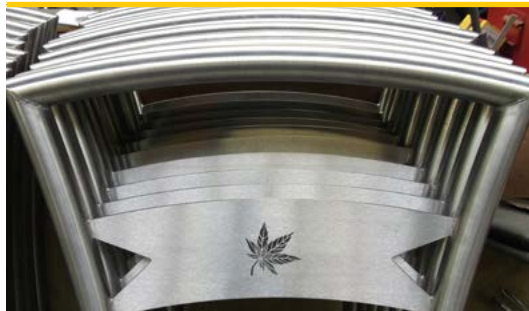

About Cycle-Works

Cycling is our passion. We believe that cycling is good for people, good for society and good for the environment. This belief underpins everything we do. We believe that the provision of quality facilities will increase the use and acceptance of the bicycle.

All our employees and associates cycle regularly in diverse disciplines such as commuting, touring and long distance audax rides. We are active in both local and national cycle campaigning.

Our Products

- Individual bicycle lockers
- High capacity 2-tier racks
- Open access and lockable shelters
- Wide range of individual racks
- Vertical and horizontal racks