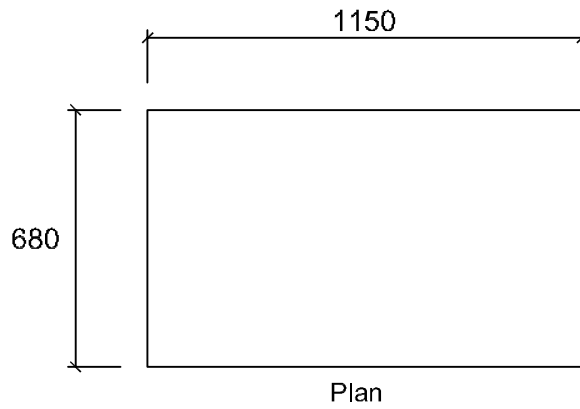

Bikeaway Locker
Scale 1:20 @ A4