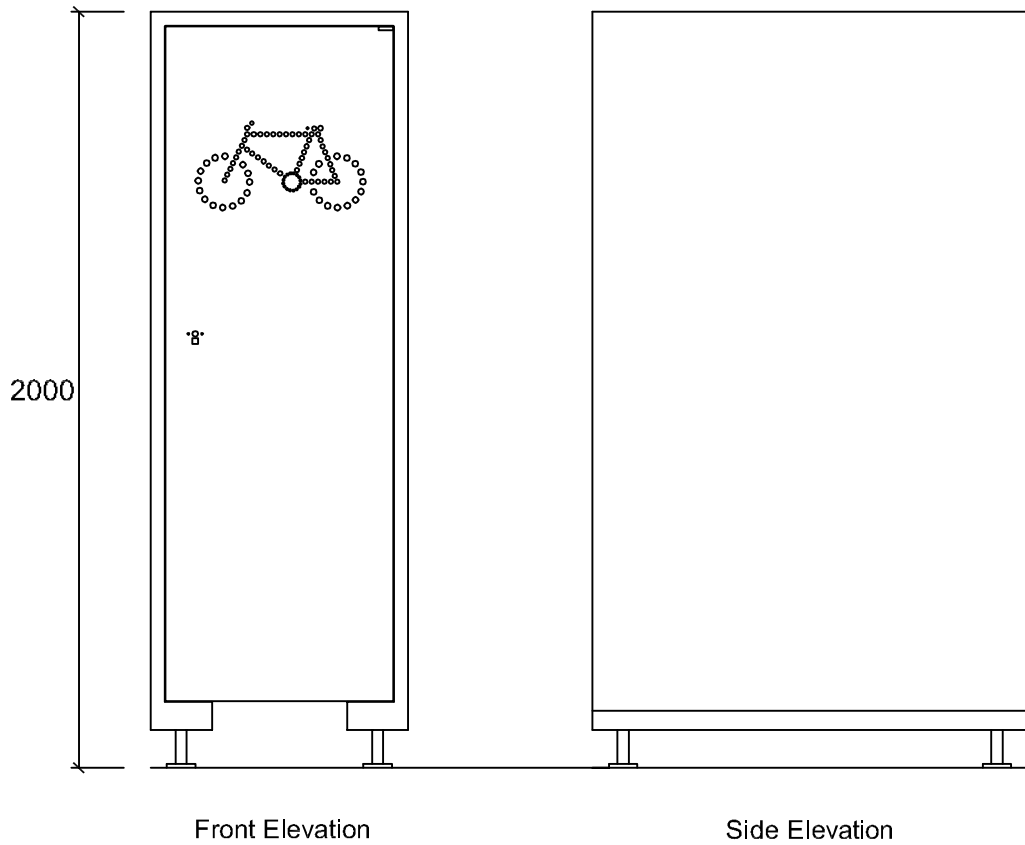

Bikeaway Locker
Scale 1:20 @ A4